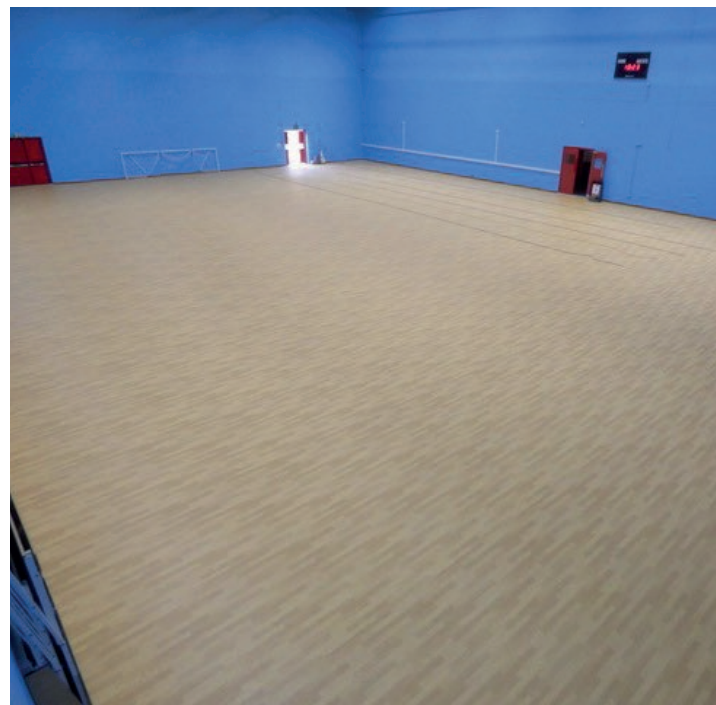

Field Hospitals during the pandemic and were called Ysbyty Enfys Bangor which is Welsh for 'Rainbow Hospital Bangor.'

Commenting on the project Sam Wallwork, Head of Sport, Bangor University said, "Canolfan Brailsford was turned into a temporary hospital over pandemic period resulting in us requiring two new floors to re-instate our sporting facilities." On specification, Sam Wallwork added, "We have previously used Gerflor before and have always been really impressed by their high-quality products and high levels of customer service." The sales, specification, and technical advice on the proposed Gerflor sporting products for the project would be the ultimate responsibility of David Hebblethwaite and Lewis Leadett... two of Gerflor's most seasoned and experienced managers.

David Hebblethwaite, Specification Manager (North), Gerflor commented, "The refurbishment project at Bangor University was a re instatement of an existing sports facility. Specifying both the Taraflex® Comfort and Taraflex® Evolution surfaces for the desired locations, delivered the optimum choice for the client in terms of comfort, performance, and safety."

The improved Taraflex® Evolution product, of which approx. 625m² has been installed in the Hall 1 facility at the university, is safer, better performing and offers even more protection than the previous flooring that had to be replaced. The greater protection has been obtained thanks to a total reengineering of the CXP-HD™ foam technology that provides cushioning for exercise and sports play. Gerflor's Taraflex® Evolution continues to be the market benchmark in sports floors with outstanding durability, improved comfort and protection offering a P1 category shock absorbency (25% to 35% -compliance with 14904) and a 7.5mm thickness.

Similarly, Sports Hall 2 at Bangor University now benefits from 675m² of Gerflor's Taraflex® Comfort sports flooring. Taraflex® Comfort is the first Taraflex® sports floor in the P3 category (it complies with EN Standard 14904) delivering ≥45% of shock absorption and is ideal for a variety of sport and leisure activities. Offering the highest level of shock absorption, minimising the force of impact on the body, and reducing long term injury risk, Taraflex® Comfort is also available in 20 colours and three wood-effect designs as standard.

Taraflex® Comfort was the first sports floor in the P3 category delivering high levels of technology and innovation knowledge to bring optimal comfort and safety and is suited to all levels and all sports for all users regardless of their age and sporting ability.