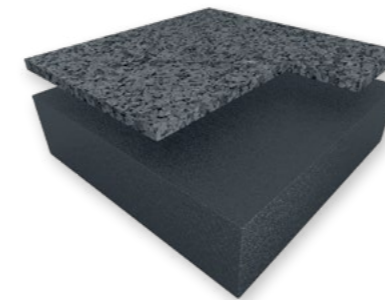

Powershock 300 - [click here](#)

Rubber Flooring – Powershock 80

Powershock 80 is a vulcanised rubber flooring that is highly resistant to static loads and dumbbells, making it perfect for cardio and free-weight zones.