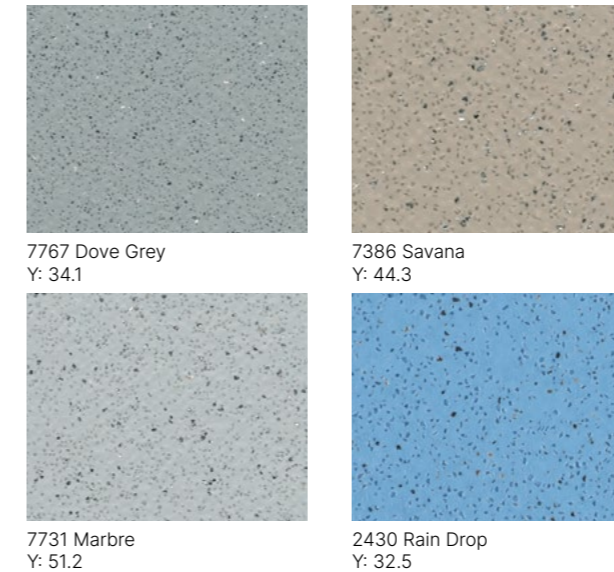

Safety Flooring – Tarasafe Standard

HSE compliant +36 slip-resistant safety flooring for use in heavy traffic areas. Easy to clean and maintain with bacteriostatic and fungistatic treatment for hygienic conditions.

To see the full range - [click here](#)

Wall Protection – Rubber Corner Guards

Designed to protect vulnerable corners from damage caused by wheeled traffic. The Rubber Corner Guard is a one-piece surface mounted solution that is ideal for service corridors.