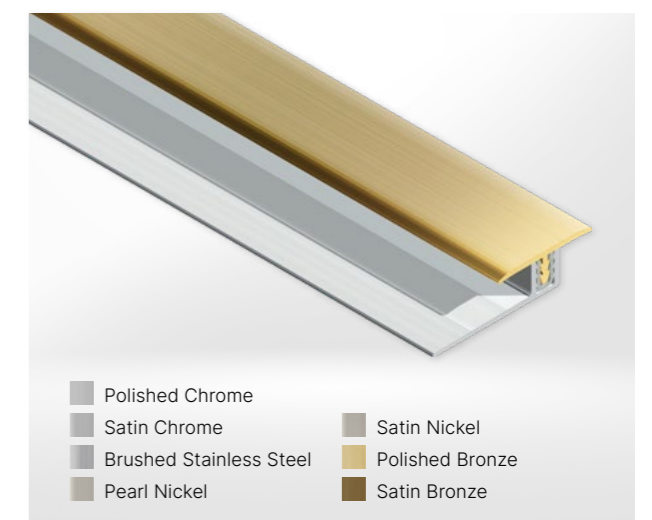

Grey 06601
Y: 4.56

Natural 06602
Y: 3.80

Light Blue 06608
Y: 5.25

Lime 06606
Y: 4.98

To see the full range - [click here](#)

LED Lighting - ALS/TS Thin Surface

Ideal for walls, ceilings, bars and alcoves, this surface mounted profile incorporates Gradus Impression LED tapes in a variety of colours and temperatures which can be controlled to create the ideal mood lighting.

ALS/TS Thin Surface - [click here](#)

Floor Trims - Luxury Trim System

Premium floor trims provide a neat solution between two floorcoverings. The solid bronze tops are available in a choice of seven opulent finishes along with a range of bases to suit most flooring scenarios.