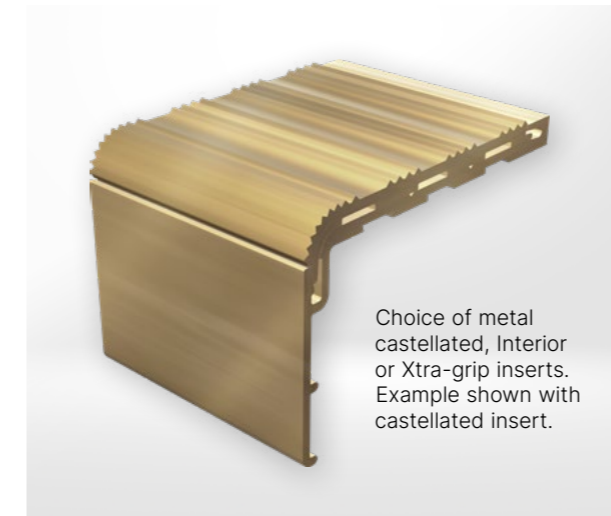

ALS/FC Corner - [click here](#)

Staircases & Corridors

Gradus XT Stair Edgings offer enhanced slip resistance to reduce the risk of slips, trips and falls on steps and are offered in premium channel and insert finishes such as satin bronze and brushed stainless steel. For feature stairs, use our illuminated XT Stair Edging to make an impact. Combine with Streetwise Style Carpet Tiles or Creation 70 LVT for a complete solution that balances safety and aesthetics.

Stair Edgings – XT Bronze

The ultimate stair edging for combining safety and performance with aesthetics. Available in a range of premium finishes and a choice of profiles to suit most scenarios.

To see the full range - [click here](#)