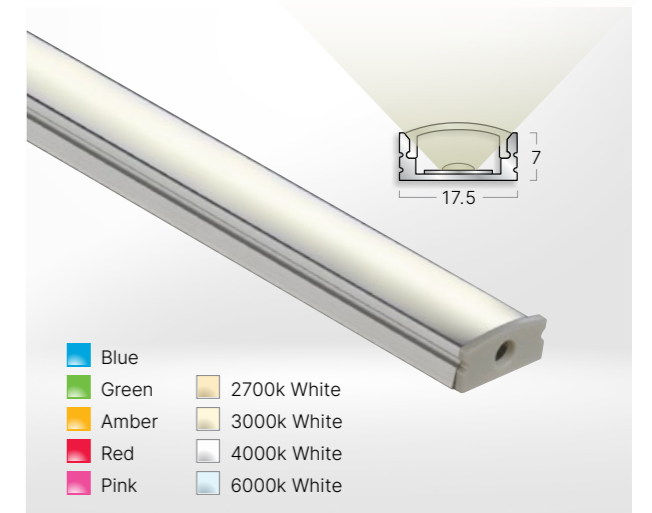

065 Stripped Pine
Y: 37.0

071 Cherry
Y: 26.39

070 Walnut
Y: 12.06

069 Brown Cedar
Y: 18.4

To see the full range - [click here](#)

Floor Trims – Joint Trim System

Aluminium floor trims designed to provide seamless joints between floorcoverings of the same height. They protect edges and ensure safe transitions while providing a subtle sightline.

Straights or tabbed base for curves

To see the full range - [click here](#)

LED Lighting – ALS/TS Thin Surface

Ideal for walls, ceilings, bars and alcoves, this surface mounted profile incorporates Gradus Impression LED tapes in a variety of colours and temperatures which can be controlled to create the ideal mood lighting.