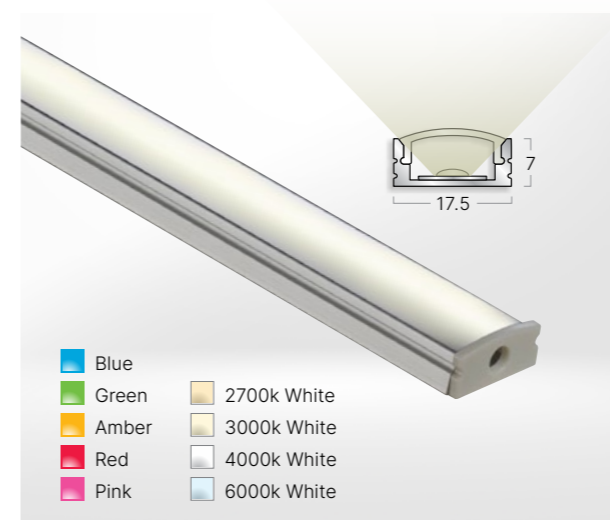

Grey 06601
Y: 4.56

Natural 06602
Y: 3.80

Light Blue 06608
Y: 5.25

Lime 06606
Y: 4.98

To see the full range - [click here](#)

LED Lighting - ALS/TS Thin Surface

Ideal for walls, ceilings, bars and alcoves, this surface mounted profile incorporates Gradus Impression LED tapes in a variety of colours and temperatures which can be controlled to create the ideal mood lighting.