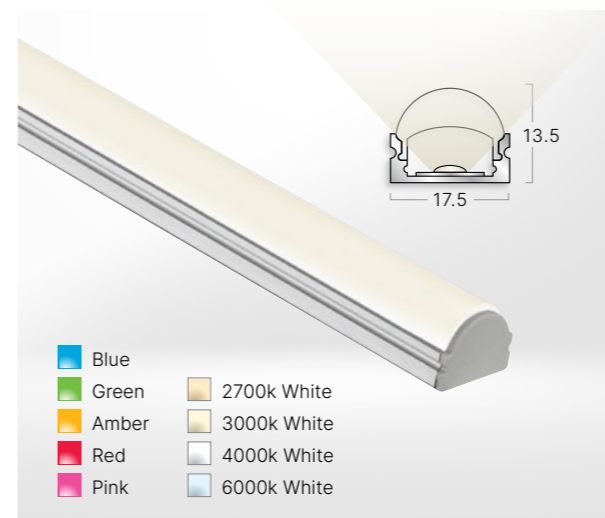

1480 Nature Oak Honey
Y: 19.5

1478 Bostonian Oak Kraft
Y: 36

1486 Parker Clear
Y: 29

1413 Bloom Uni Grey
Y: 21.8

To see the full range - [click here](#)

LED Lighting – ALS/OL Optic Lens

Designed to create a narrow light-arc which is ideal for washing walls and alcoves with a subtle illumination. Available in a range of controllable LED colours and temperatures.