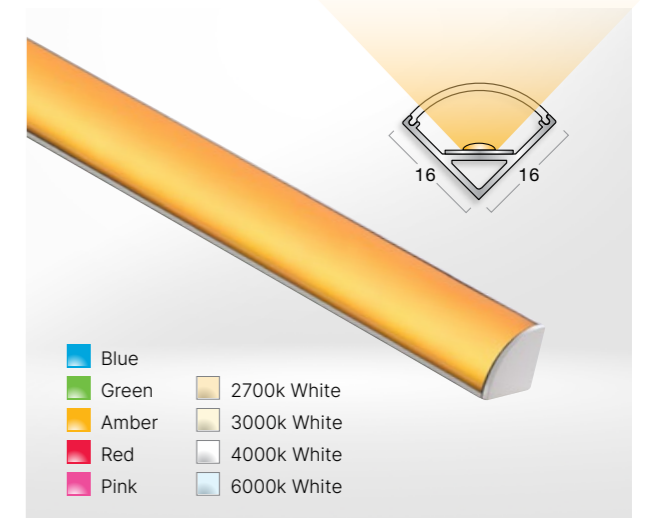

ALS/FC Corner - [click here](#)