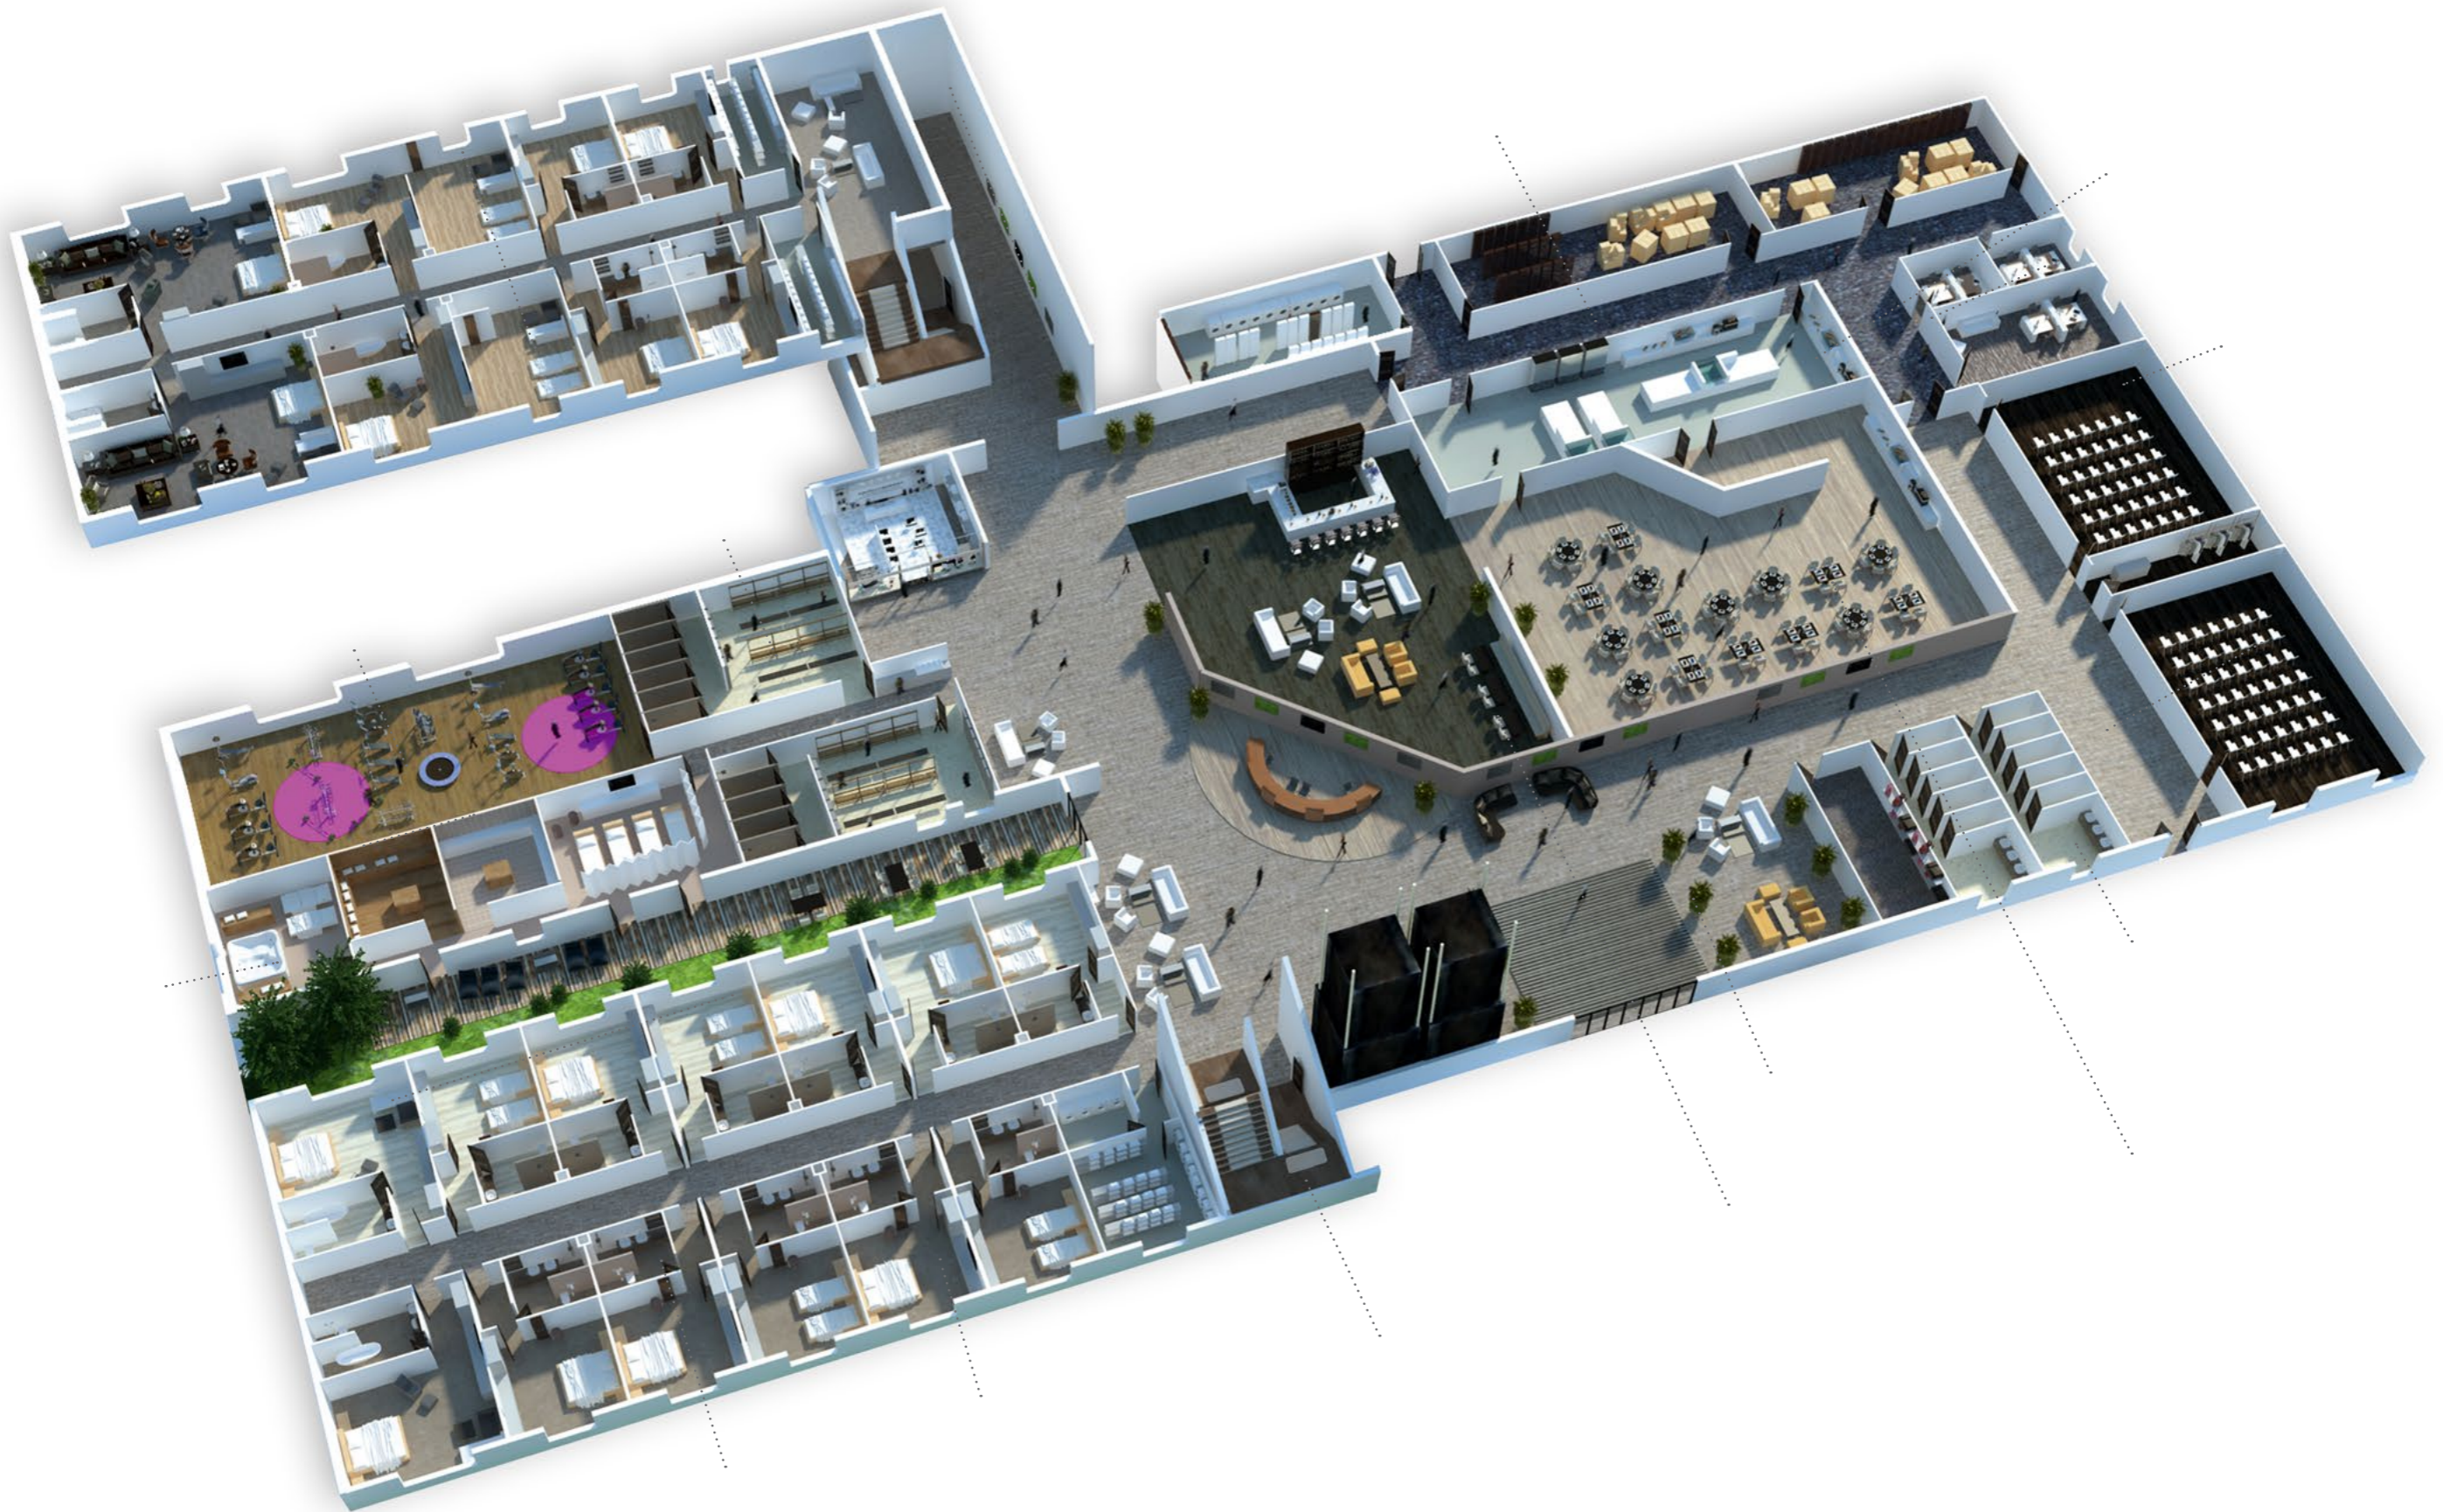

Complete Hospitality Solutions Map

Gerflor & Gradus' comprehensive product offerings are hygienic, safe, aesthetic and suitable for all areas of hospitality.