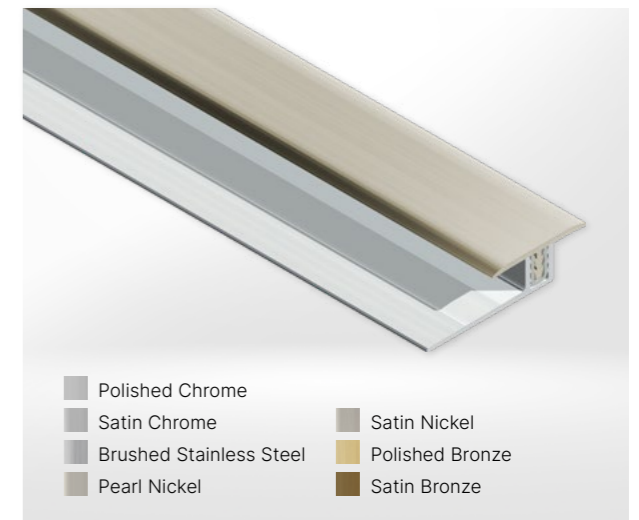

0358 Moon Island
Y: 24.8

1075 Diesel Nala
Y: 16.7

0088 Oxyd Pure
Y: 17.2

1065 Prado Terracotta
Y: 23.1

To see the full range - [click here](#)

Wall Cladding - SureProtect Artworx

Create a custom restaurant environment by using SureProtect Artworx that offers a digitally printed bespoke design on a PVC-u sheet. Ideal for creating an impact while protecting the walls.

SureProtect Artworx - [click here](#)

Floor Trims - Luxury Trim System

Premium floor trims provide a neat solution between two floorcoverings. The solid bronze tops are available in a choice of seven opulent finishes along with a range of bases to suit most flooring scenarios.