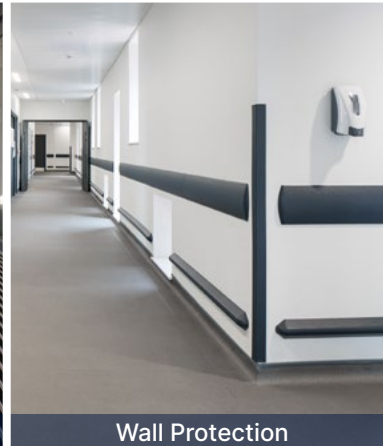

Healthcare

Wall Protection