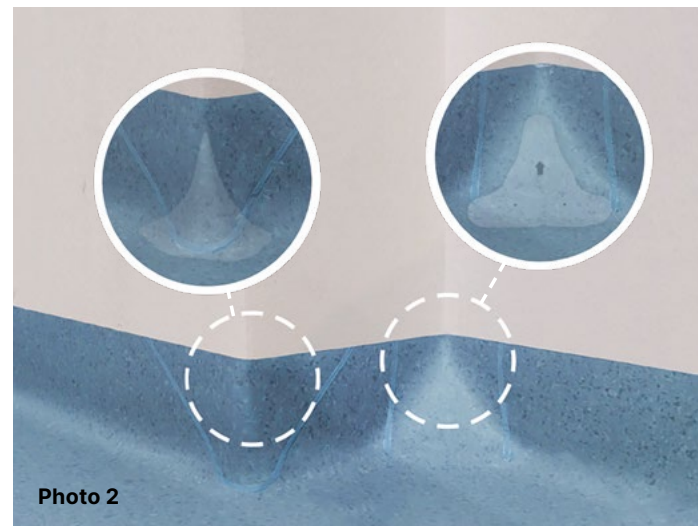

1) An innovative corner system

A total and complete solution for installing corners that aids the control of contamination

Controlling contamination in general Care Home environments as well as ultra clean areas such as burns units, pharmacies and operating theatres is always a challenge. Corners, in particular, are where most of the imperfections are found:

- Their shape makes cleaning and decontamination difficult
- Poorly welded, they can tear or sag under the weight of traffic
- Weakened by use, they end up losing their water-tightness

In partnership with cleaning professionals, Gerflor has developed Clean Corner System: a patent pending innovative corner solution. Years of research and development have led to Clean Corner System (Gerflor only validate this system with Gerflor products). Thanks to ultra-resistant and versatile profiles (Photo 1), Clean Corner System is suitable for all your projects, and delivers perfect results (Photo 2).

View our Clean Corner System video - [click here](#)

View the Solution - [click here](#)

Watertight	
Resistant & Durable	
Clean	
Versatile	
Attractive