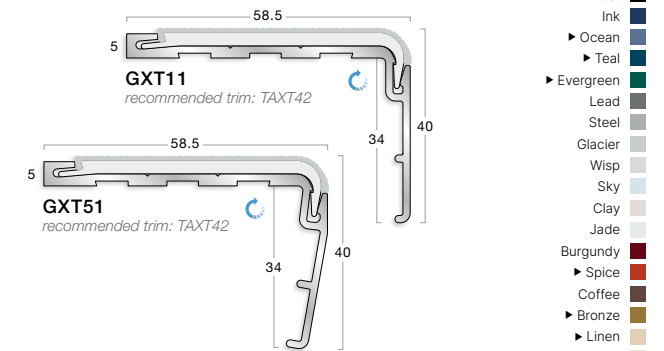

Profiles for Carpet

To see the full range - [click here](#)