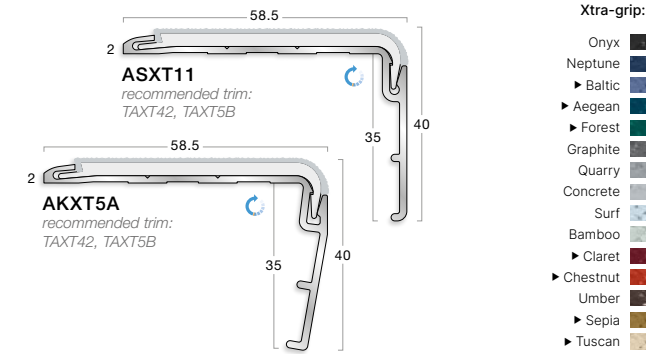

031 Alum LRV 71.91

001 Chalk LRV 87.51

To see the full range - [click here](#)

Stair Edgings

XT Aluminium Stair Edgings

Gradus XT aluminium stair edgings (stair nosings) offer improved performance when used in areas where more intensive cleaning is required e.g. healthcare & education applications. A unique locking mechanism secures the insert in place without the need for adhesive, offering a robust solution for this type of environment in addition to reducing the risk of slips, trips and falls on stairs.

All profiles shown are 70% size in mm

Profiles for Carpet

To see the full range - [click here](#)

Laundry & Storage

Key considerations when selecting Flooring and Wall Protection products for Laundry & Storage environments.