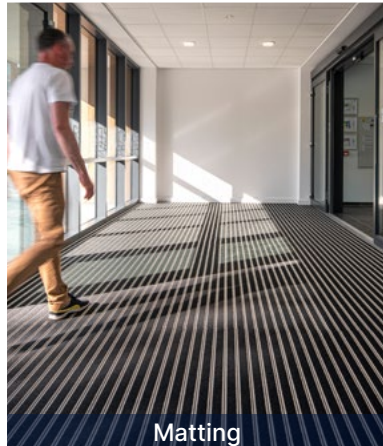

To book a CPD Seminar, contact our Technical Support department on 01625 428922 or Email: contractuk@gerflor.com or imail@gradus.com

Stair Edgings

Healthcare

Vinyl Flooring

Industrial Flooring

Matting

Wall Protection