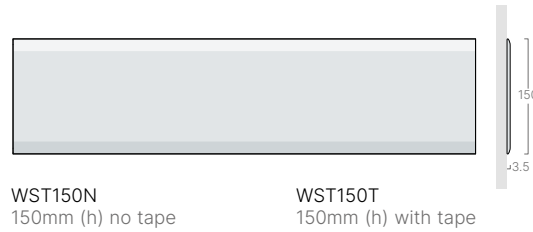

Communal Living & Lounge Area

Key considerations when selecting Flooring and Wall Protection products for Living Room & Lounge environments

- A bright, calm and welcoming environment
- Warm, quiet and comfortable underfoot
- Easy clean and low maintenance
- Wall Protection system to protect vulnerable walls and corners

Options shown are a small selection, full colour range available on our website.

DSDC Accredited Design

Wall Strip

Wall strips protect walls against scuffs, scratches and abrasion caused by chairs, tables, and other moveable objects. Manufactured from scratch and stain resistant PVC-u, and through-coloured and to conceal any impact.

To see the full range - [click here](#)

Handrail SHR40W

Provide pedestrian guidance and support in addition to a level of surface protection, designed to meet guidance in relation to grip diameter, distance from the wall and bracket clearance.