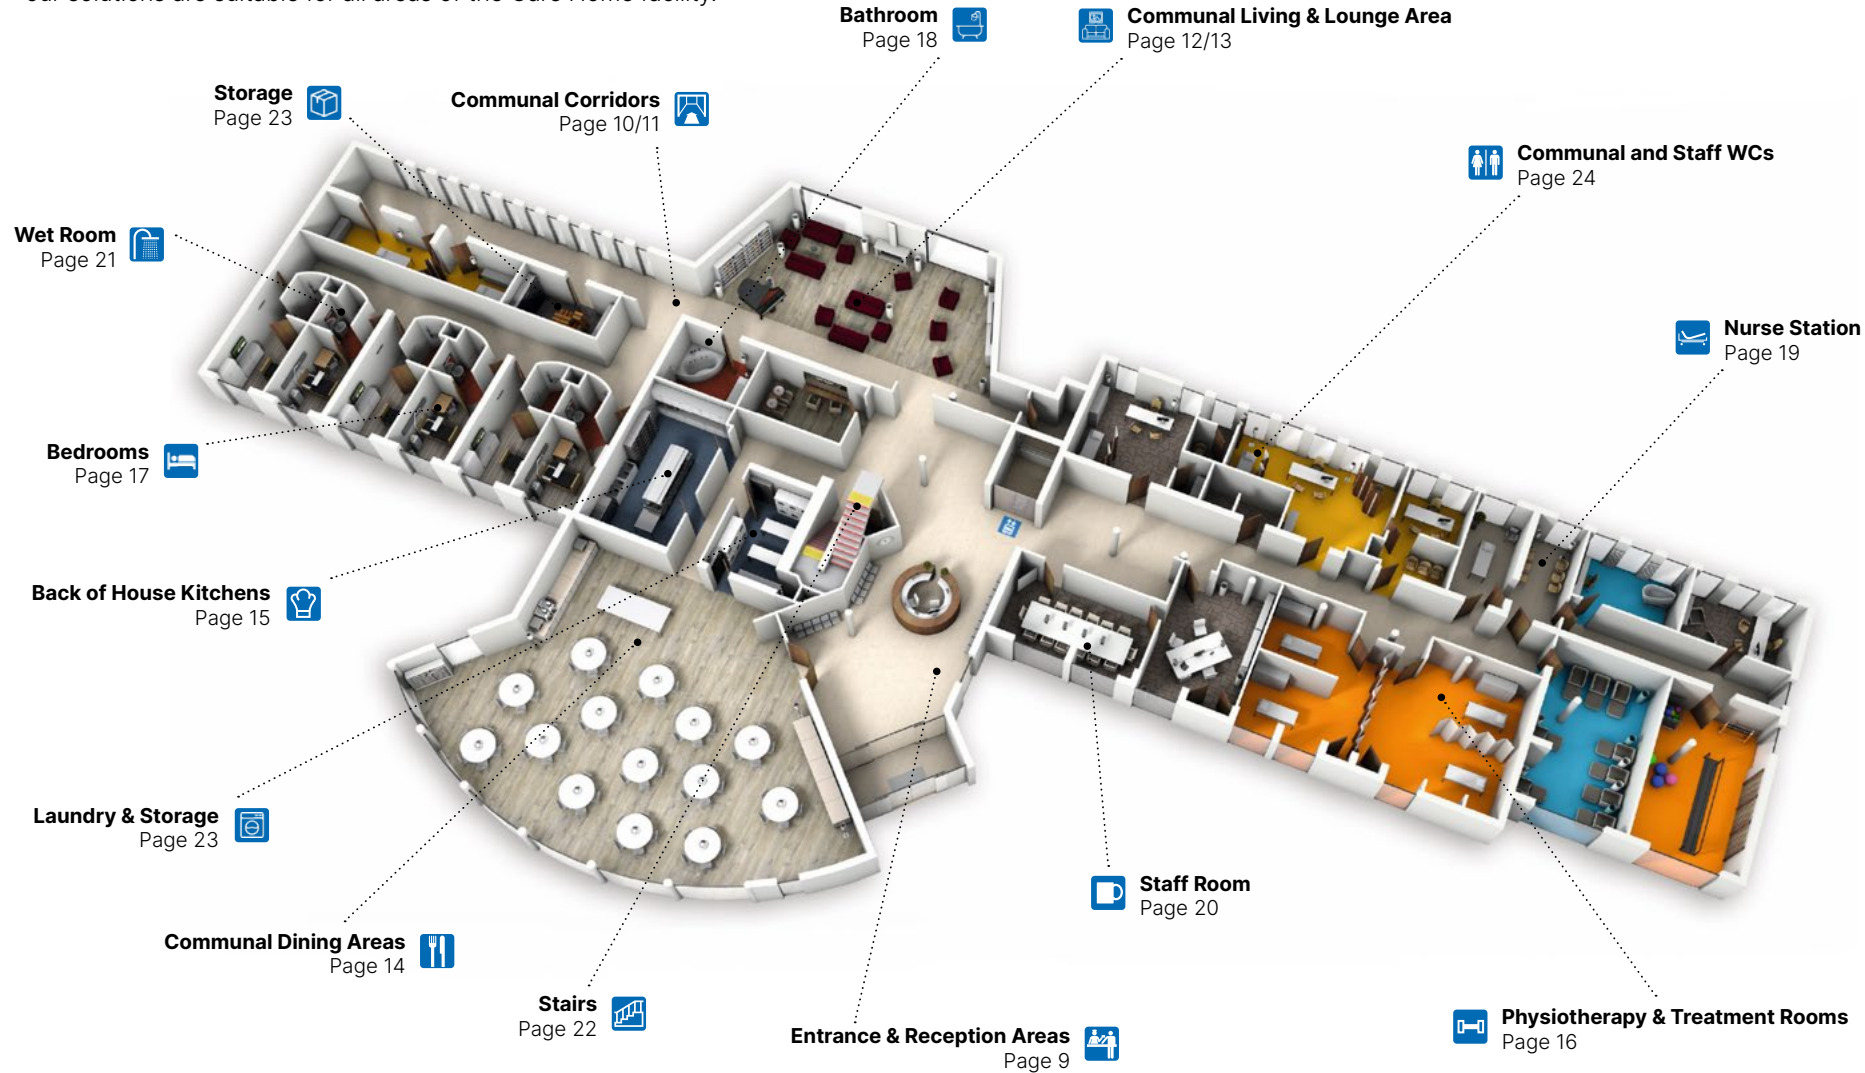

Sport Flooring

Accreditations and Certifications

Gerflor

Gradus

Comprehensive Care Home Solutions

The Gerflor & Gradus ranges are both hygienic and safe, our solutions are suitable for all areas of the Care Home facility.