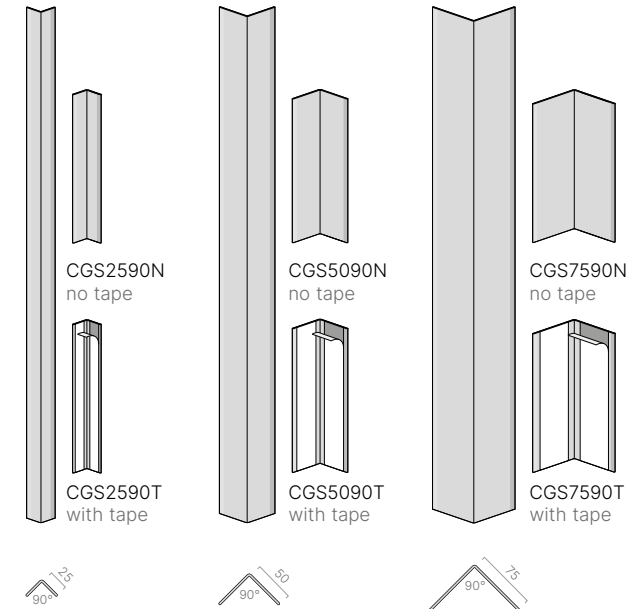

To see the full range - [click here](#)