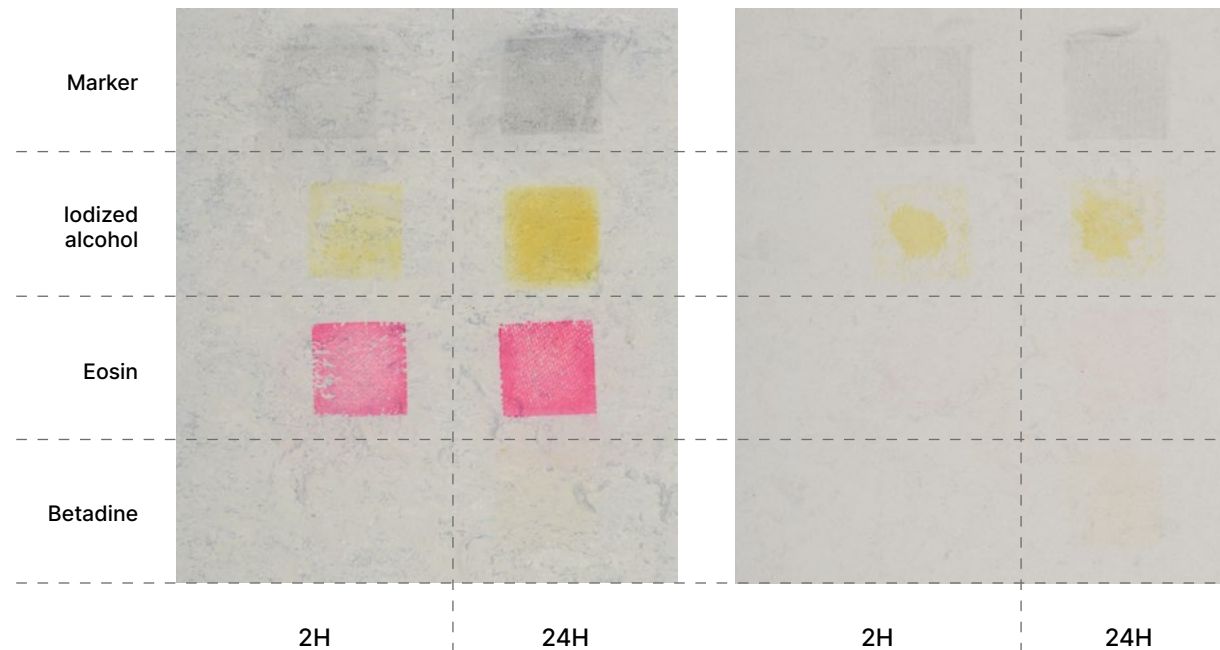

Innovations for Clinical Care Home Environments

3) Surface treatments for linoleum

Our surface treatments are perfect for Care Home environments with unrivalled levels of chemical & stain resistance, reducing maintenance time and costs.

New solvent-free surface protection developed exclusively for DLW Linoleum.

Extremely hard wearing due to triple laser UV cross-linking.

Easy to Clean

- Dirt and stain barrier
- Cost effective maintenance
- Easy cleaning with a mop or any modern cleaning equipment

Detailed cleaning protocol available on www.gerfor.com